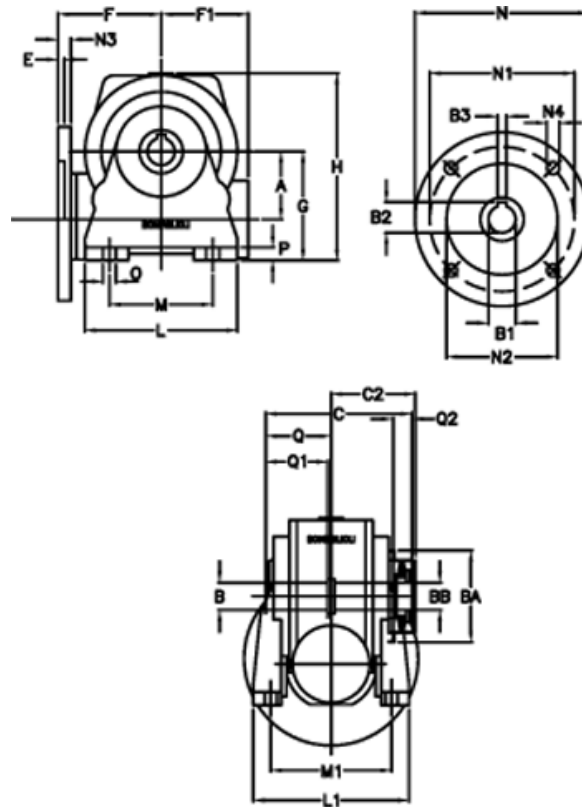

Data Sheet

Article number: 390204402812336

Description: Worm Gear with Torque Limiter
VF 44-L2-N-28-P63B14

Measures

a = 44.60	C2 = 48	L1 = 98	O = 8.5
B = 18	Description = VF 44N-xx-63B14	m = 52	P = 10
B1 E7 = 11	E = 2.0	M1 = 81.0	Q = 32.0
B2 = 12.8	F = 65	N = 90	Q1 = 32
B3 H9 = 4	F1 = 54	N1 = 75	Q2 = 12
BA = 40	g = 72	N2 = 60	
BB H7 = 11	H = 124.5	N3 = 8.0	
C = 79	L = 90	N4 = 5,5	